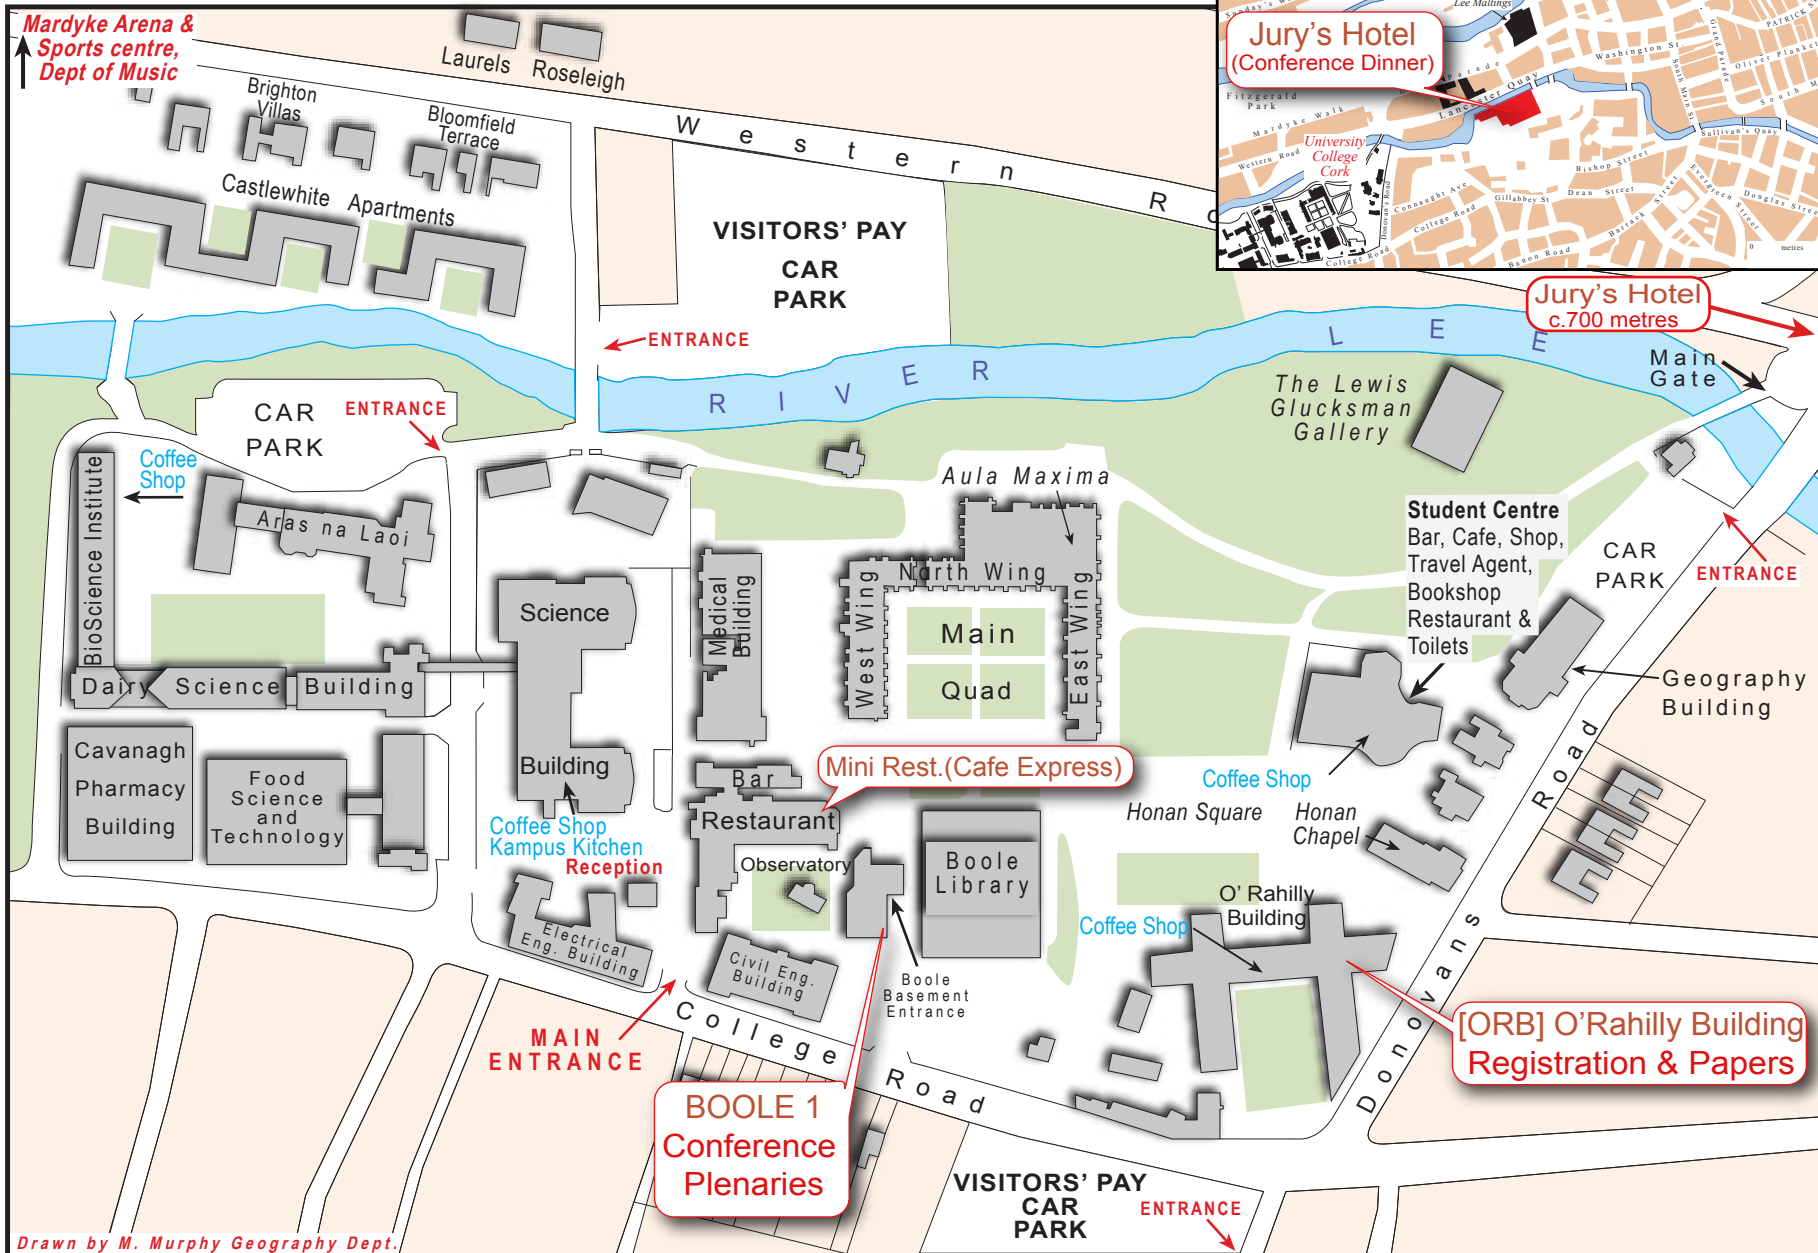

Children and Migration Conference 2008

UNIVERSITY COLLEGE CORK MAIN CAMPUS

Drawn by M. Murphy Geography Dept.